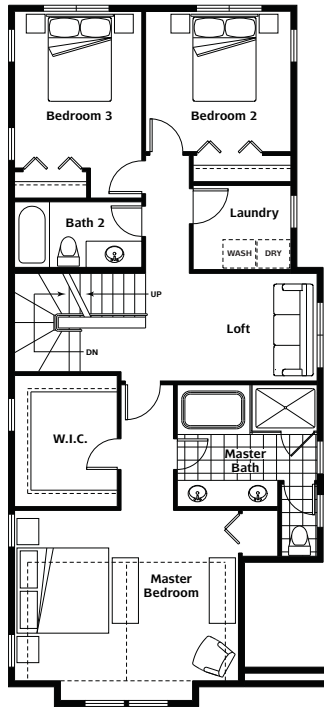

WEST HIGHLANDS PARK

3 Bedroom / 2.5 Bath / Bonus / 2 Car

Barberry (1285-0 A)

Barberry

The Northwest abounds with the hardy and attractive Barberry shrub. In spring and summer this lovely evergreen sports clusters of yellow flowers which turn into bright red berries come fall and winter. This bush is often used as a barrier or boundary planting. In large landscaped areas, barberries are often grouped together. They also make a sturdy screen on the north side of a home protecting it from winter wind.

WEST HIGHLANDS PARK

Barberry

3 Bedroom / 2.5 Bath / Bonus / 2 Car

Barberry (1285-0)
Third Floor Loft Plan

Barberry (1285-0)
Second Floor Plan

Barberry (1285-0)
Main Floor Plan

camwest.com

EASTSIDE EXCELLENCE