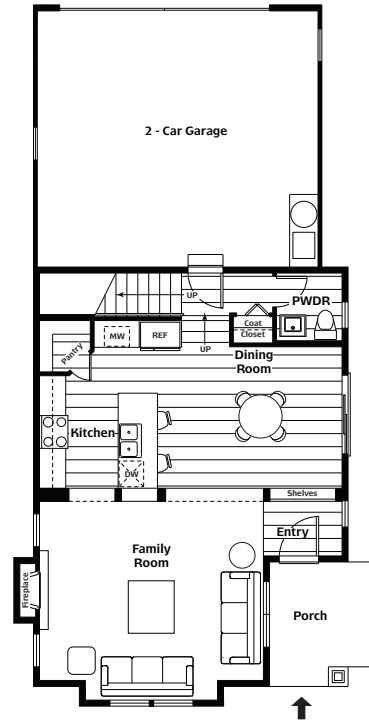

WEST HIGHLANDS PARK

3 Bedroom / 2.5 Bath / Bonus / 2 Car

Barberry (1285-0 A)

Barberry

The Northwest abounds with the hardy and attractive Barberry shrub. In spring and summer this lovely evergreen sports clusters of yellow flowers which turn into bright red berries come fall and winter. This bush is often used as a barrier or boundary planting. In large landscaped areas, barberries are often grouped together. They also make a sturdy screen on the north side of a home protecting it from winter wind.

WEST HIGHLANDS PARK

Barberry

3 Bedroom / 2.5 Bath / Bonus / 2 Car

Barberry (1285-0)
Third Floor Loft Plan

Barberry (1285-0)
Second Floor Plan

Barberry (1285-0)
Main Floor Plan

camwest.com

EASTSIDE EXCELLENCE