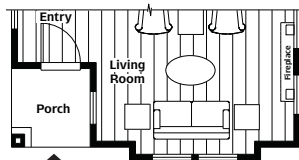

# WEST HIGHLANDS PARK

**Heather (1286-0)**  
Third Floor Loft Plan

**B Exterior Elevation**  
Third Floor Loft Plan

**Heather (1286-0)**  
Second Floor Plan

**B Exterior Elevation**  
Second Floor Plan

**Heather**  
3 Bedroom / 2.5 Bath / Bonus / 2 Car

**Heather (1286-0)**  
Main Floor Plan

**B Exterior Elevation**  
Main Floor Plan

camwest.com

EASTSIDE EXCELLENCE

Located at the end of High St, ¾ mi West of Highlands Dr in Issaquah Highlands.

Artist's drawings and home plans are shown here for illustrative purposes only. Actual construction of home exteriors and floor plans may vary per homesite. All prospective buyers and selling agents must visit a site sales representative to verify home plans, details and specific homesite information.