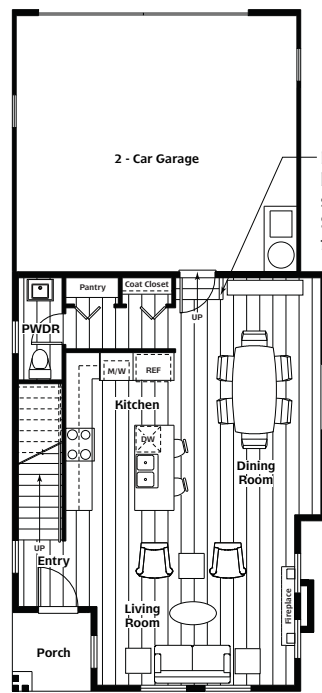

# WEST HIGHLANDS PARK

**Heather (1286-0)**  
Third Floor Loft Plan

**B Exterior Elevation**  
Third Floor Loft Plan

**Heather (1286-0)**  
Second Floor Plan

**B Exterior Elevation**  
Second Floor Plan

**Heather**  
3 Bedroom / 2.5 Bath / Bonus / 2 Car

**Heather (1286-0)**  
Main Floor Plan

**B Exterior Elevation**  
Main Floor Plan

camwest.com

EASTSIDE EXCELLENCE

Located at the end of High St, ¾ mi West of Highlands Dr in Issaquah Highlands.

Artist's drawings and home plans are shown here for illustrative purposes only. Actual construction of home exteriors and floor plans may vary per homesite. All prospective buyers and selling agents must visit a site sales representative to verify home plans, details and specific homesite information.